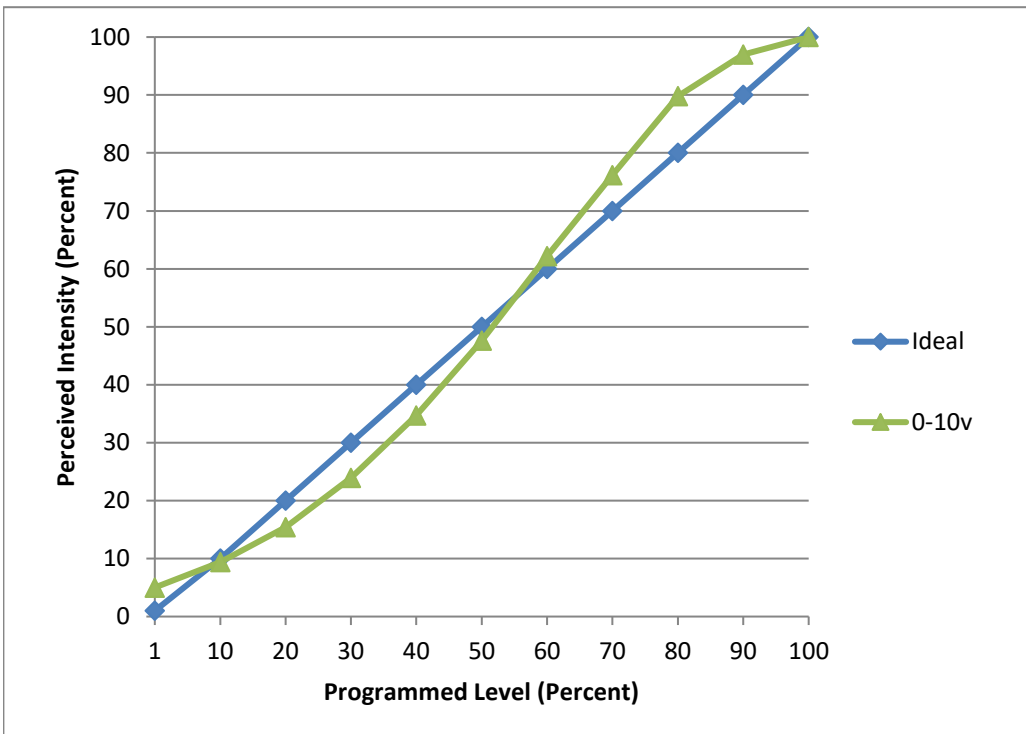

**Manufacturer** Specialty Lighting Industries  
**Model** GRO-xx-CZ14-F-30-NF-E1-xx-xx  
**Description** Specialty products with C (citizen) source and E1 (log) driver selection  
**Driver** SOLOdrive 361/S  
**Nominal Power (W)** 14.7  
**Control Current** 350 mA  
**Dimming Control** 0-10v  
**Product Range** Specialty Lighting product families - Core, Scope, Rivet, Graffiti, Jazz  
**Test Date** 7 February, 2023

<b>Dimmer Tested Against:</b>	<b>0-10v</b>
<b>Commercial Pass/Fail</b>	Pass
<b>Residential Pass/Fail</b>	Pass
<b>Best-Fit Power Profile:</b>	
<b>Minimum ON</b>	2.5
<b>Maximum ON</b>	8.57
<b>Adjust</b>	-100
<b>Light Output Range (vs. non-dimmed)</b>	
<b>Maximum (Perceived)</b>	94.7%
<b>Minimum (Perceived)</b>	4.7%
<b>Minimum (Measured)</b>	0.2%

**Linearity Curves (Best-fit Power Profile Applied):**

jwm

**Observations:** Test performed in five unit configuration.