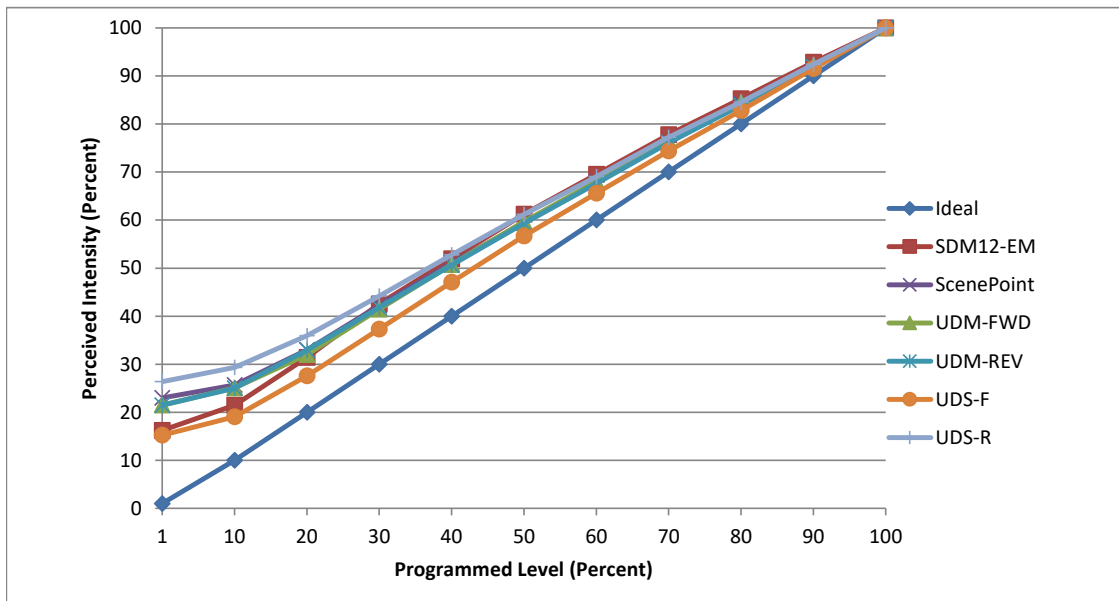

Manufacturer Rayon Lighting
Model Versa TrimRFL6-8L-30K
Description 800 lumen 6" LED downlight
Driver built-in
Nominal Power (W) 10.5
Dimming Control Forward and Reverse
Product Range Versa Trim LED Recessed
Test Date

Dimmer Tested Against:	SDM12-EM	ScenePoint	UDM-FWD	UDM-REV	UDS-F	UDS-R
Commercial Pass/Fail	Pass	Pass	Pass	Pass	Pass	Pass
Residential Pass/Fail	Pass	Pass	Pass	Pass	Pass	Pass
Best-Fit Power Profile:						
Minimum ON	2	4.5	3.5	4.5	4	5
Maximum ON	71.5	76.5	75.5	76.5	78.2	73.25
Adjust	100	100	100	100	100	100
Light Output Range (vs. non-dimmed)						
Maximum (Perceived), 120V	95.3%	95.0%	95.1%	95.3%	94.9%	94.9%
Minimum (Perceived)	15.5%	21.8%	20.4%	20.4%	14.5%	25.0%
Minimum (Measured)	2.4%	4.8%	4.2%	4.2%	2.1%	6.3%

Linearity Curves (Best-fit Power Profile Applied):

jwm

Observations: Test performed in four unit configuration.
 Test fixture generated unusually low feedback; zero visible voltage spikes on oscilloscope.