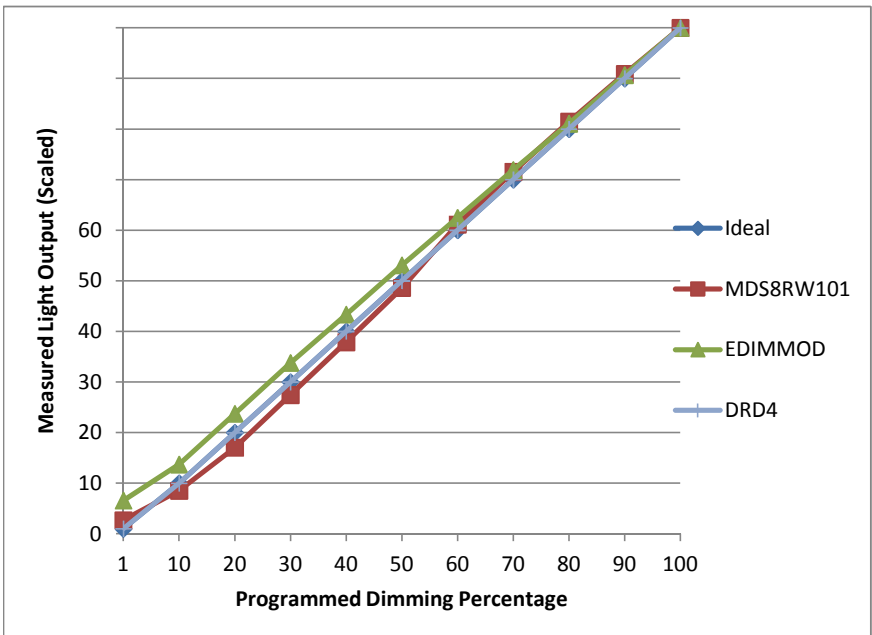

Manufacturer Philips
Model 2.5E12BA9
Description EnduraLED Torpedo
Driver Internal
Nominal Power (W) 3
Dimming Control
Product Range
Test Date 6/7/2011

Dimmer Tested Against:	MDS8RW101	EDIMMOD	DRD4
Pass/Fail	Pass	Pass	Not Tested
Best-Fit Power Profile:			
Minimum ON	6	3	
Maximum ON	90	80	
Adjust	90	90	
Light Output Range (vs. non-dimmed)			
Maximum (Perceived)	95.2%	95.9%	100.0%
Minimum (Perceived)	2.6%	6.3%	1.0%
Minimum (Measured)	0.1%	0.4%	0.0%

Linearity Curves (Best-fit Power Profile Applied):

Observations: