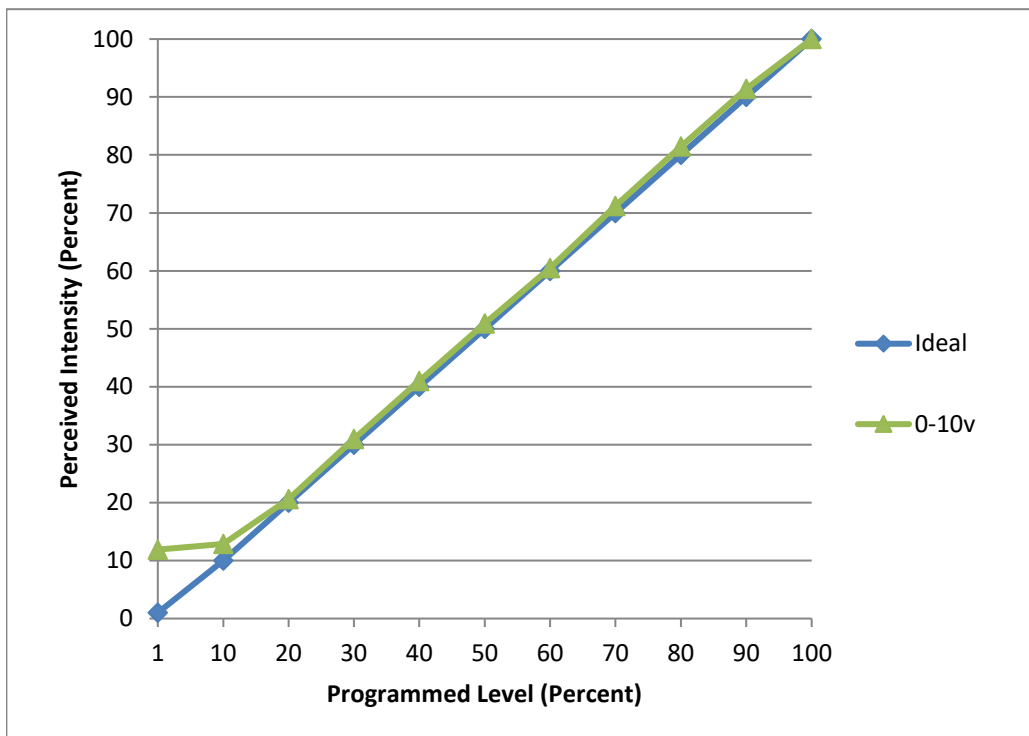

**Manufacturer** No8  
**Model** 200-HD  
**Description** 2" LED downlights  
**Driver** ELI1-2 (one per fixture)  
**Nominal Power (W)** 26  
**Control Current** 650 mA  
**Dimming Control** 0-10v  
**Product Range** 200-HD series  
**Test Date** 14 February, 2023

<b>Dimmer Tested Against:</b>	<b>0-10v</b>
<b>Commercial Pass/Fail</b>	Pass
<b>Residential Pass/Fail</b>	Pass
<b>Best-Fit Power Profile:</b>	
<b>Minimum ON</b>	1.25
<b>Maximum ON</b>	7.92
<b>Adjust</b>	90
<b>Light Output Range (vs. non-dimmed)</b>	
<b>Maximum (Perceived)</b>	94.9%
<b>Minimum (Perceived)</b>	11.3%
<b>Minimum (Measured)</b>	1.3%

**Linearity Curves (Best-fit Power Profile Applied):**

jwm

**Observations:** Test performed in four unit configuration.