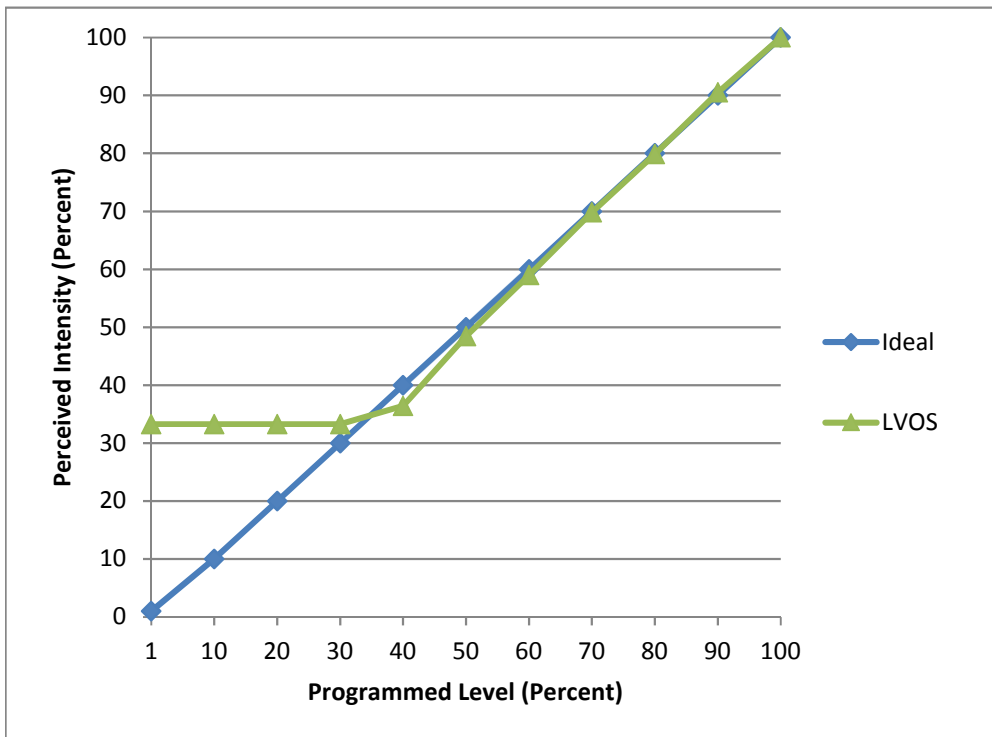

Manufacturer Finelite
Model HP2WM-4
Description Wall-mounted wall-wash (4-ft)
Driver integrated
Nominal Power (W) 18.4
Control Current .57mA
Dimming Control 0-10VDC
Product Range
Test Date 4/13/2015

Dimmer Tested Against:	LVOS		
Pass/Fail	Pass		
Best-Fit Power Profile:			
Minimum ON	0		
Maximum ON	7		
Adjust	100		
Light Output Range (vs. non-dimmed)			
Maximum (Perceived)	95.4%		
Minimum (Perceived)	31.7%		
Minimum (Measured)	10.1%		

Linearity Curves (Best-fit Power Profile Applied):

Observations: