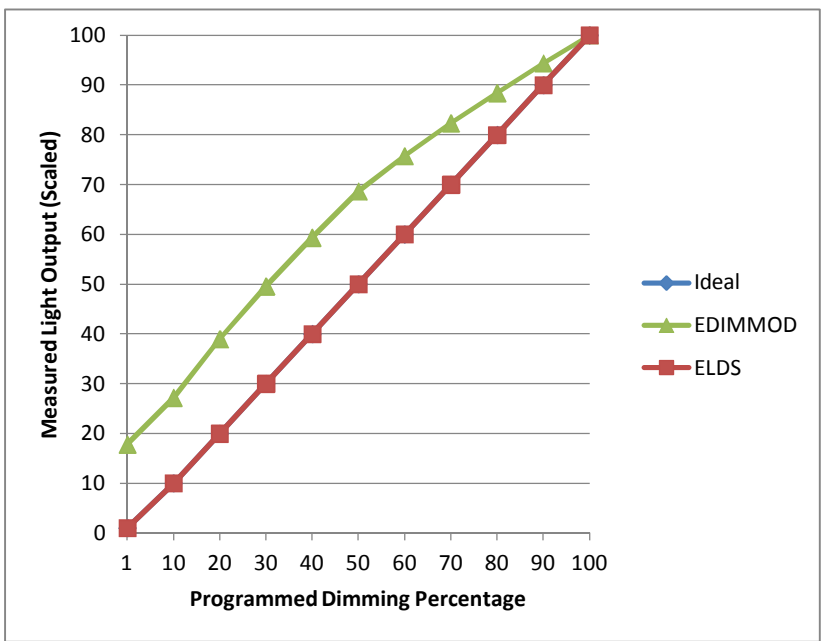

Manufacturer Elite
Model RL530-12W-120V-DIM-FL-30K-W-WH
Description 5" Retrofit Recessed Downlight Insert
Driver Brillia BL26-120-DIM-340 (Integral)
Nominal Power (W) 12
Dimming Control Line-voltage phase control, reverse-phase
Product Range
Test Date 6/29/2011

Dimmer Tested Against:	EDIMMOD		
Pass/Fail	Pass		
Best-Fit Power Profile:			
Minimum ON	0		
Maximum ON	70		
Adjust	100		
Light Output Range (vs. non-dimmed)			
Maximum (Perceived)	95.2%		
Minimum (Perceived)	16.9%		
Minimum (Measured)	2.9%		

Linearity Curves (Best-fit Power Profile Applied):

Observations:

No flicker, stepping or other anomalies observed.

Also compatible with Vantage ELDS4-DIN.