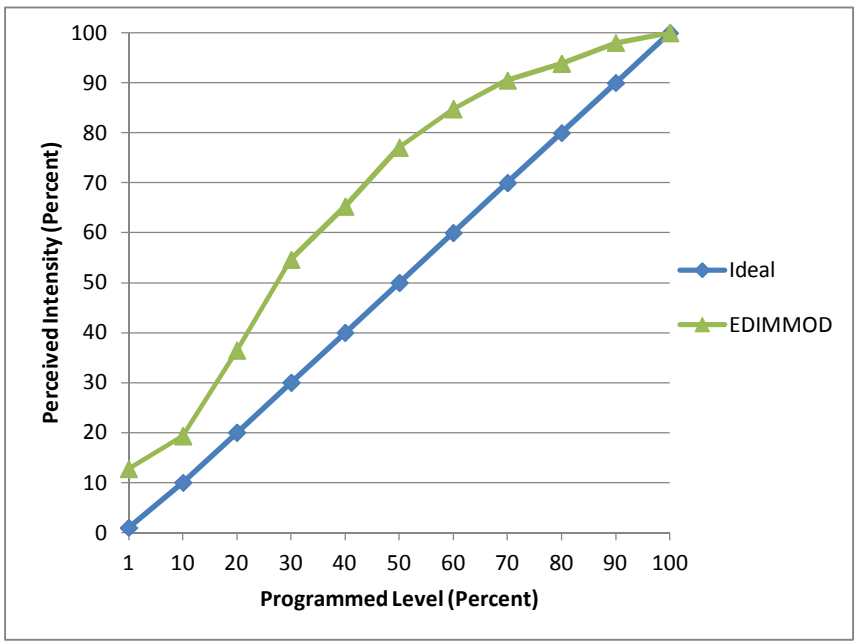

**Manufacturer**      Contraste Lighting  
**Model**                LD3D-3090W2 W/ NWLD300LE2  
**Description**        3 IN Down light with Housing  
**Driver**                LLC-024S070RSP  
**Nominal Power (W)**      24  
**Dimming Control**  
**Product Range**  
**Test Date**                3/18/2016

Dimmer Tested Against:	<b>EDIMMOD</b>		
Pass/Fail	Pass		
<b>Best-Fit Power Profile:</b>			
Minimum ON	1		
Maximum ON	53		
Adjust	100		
<b>Light Output Range (vs. non-dimmed)</b>			
Maximum (Perceived)	95.0%		
Minimum (Perceived)	12.1%		
Minimum (Measured)	1.5%		

**Linearity Curves (Best-fit Power Profile Applied):**

**Observations:**