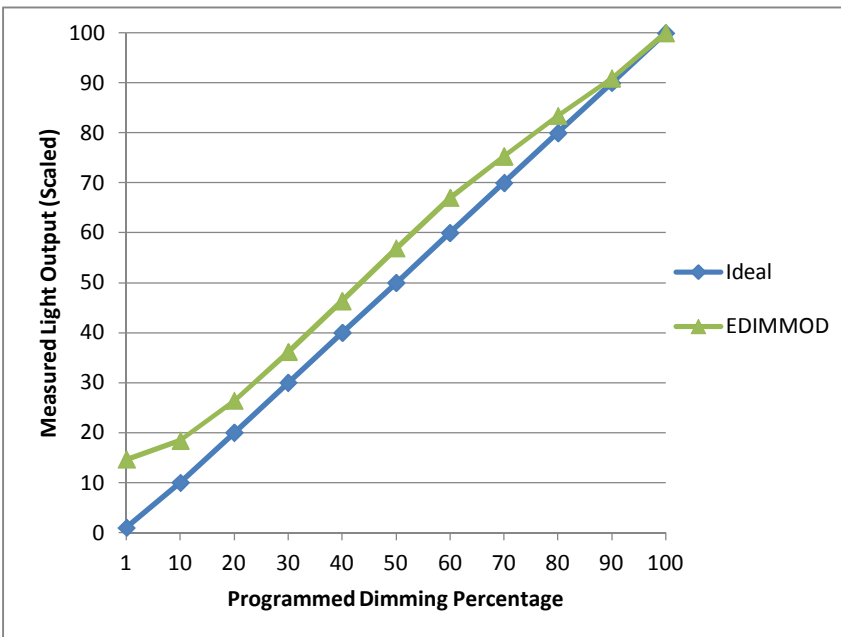

**Manufacturer** Color Kinetics  
**Model** 523-000004-16  
**Description** Cove Light Segment  
**Driver** internal  
**Nominal Power (W)** 6  
**Dimming Control** line-voltage, electronic only  
**Product Range** eW Cove QLX Powercore  
**Test Date** 7/7/2010

Dimmer Tested Against:	<b>EDIMMOD</b>		
Pass/Fail	Pass		
<b>Best-Fit Power Profile:</b>			
Minimum ON	3		
Maximum ON	100		
Adjust	100		
<b>Light Output Range (vs. non-dimmed)</b>			
Maximum (Perceived)	100.0%		
Minimum (Perceived)	14.7%		
Minimum (Measured)	0.0%		

**Linearity Curves (Best-fit Power Profile Applied):**

**Observations:**

Minimum On is set to avoid an inconsistent behavior: setting to 1% from off will not turn the light on, although setting to 1% from a previously higher level will turn the light on.