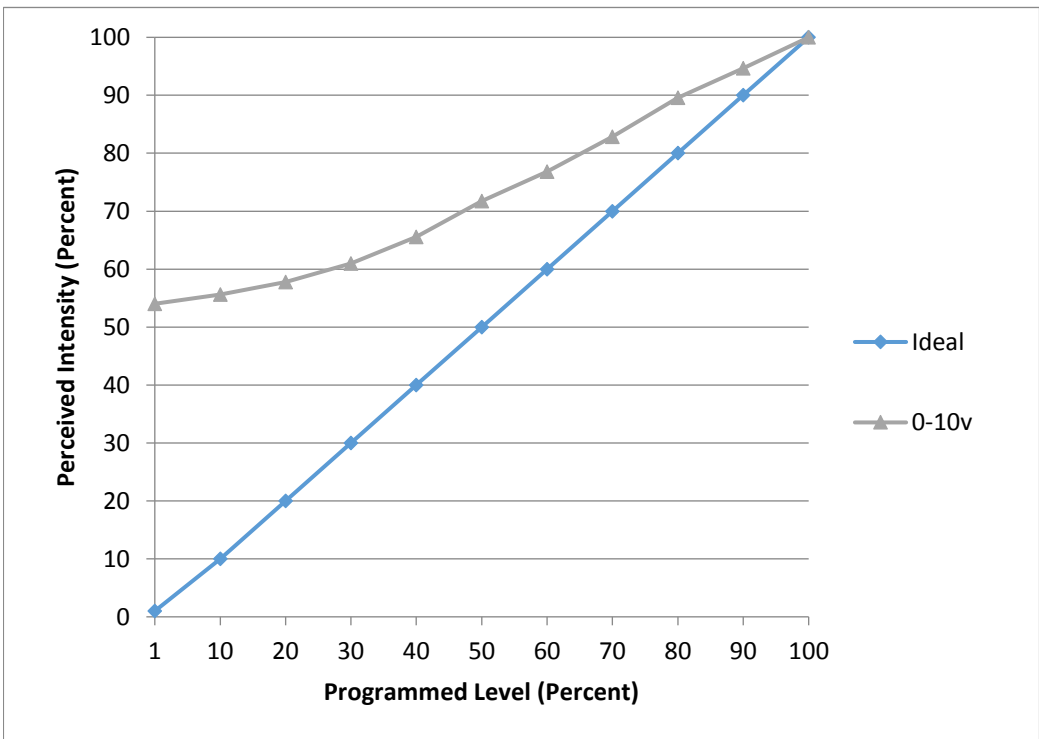

Manufacturer Bridgelux
Model 30E1000B2
Description 3 in trim kit
Driver WAC HR-3LED-H20A
Nominal Power (W) 9.3
Control Current 350mA
Dimming Control 0-10v
Product Range Vero 10
Test Date 5/23/2016

Dimmer Tested Against:	0-10v
Pass/Fail	Pass
Best-Fit Power Profile:	
Minimum ON	1
Maximum ON	6.5
Adjust	100
Light Output Range (vs. non-dimmed)	
Maximum (Perceived)	95.1%
Minimum (Perceived)	51.4%
Minimum (Measured)	26.4%

Linearity Curves (Best-fit Power Profile Applied):

Observations:

bgk