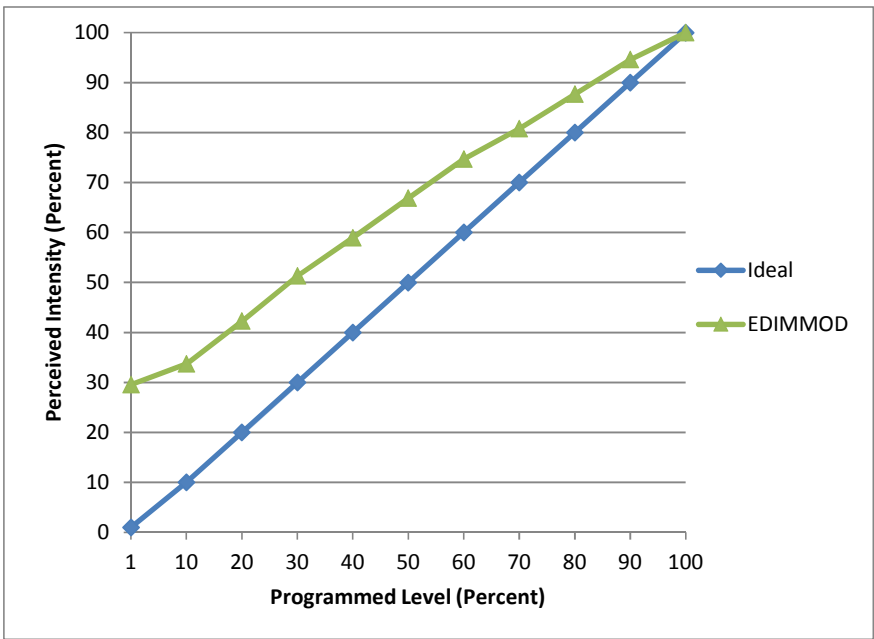

**Manufacturer** WAC Lighting  
**Model** HR-LED87  
**Description** Recessed button light  
**Driver** EN-2460-P-AR-T  
**Nominal Power (W)** 5  
**Dimming Control** reverse-phase  
**Product Range**  
**Test Date** 7/23/2015

Dimmer Tested Against:	<b>EDIMMOD</b>		
Pass/Fail	Pass		
<b>Best-Fit Power Profile:</b>			
Minimum ON	3.5		
Maximum ON	80		
Adjust	100		
<b>Light Output Range (vs. non-dimmed)</b>			
Maximum (Perceived)	95.1%		
Minimum (Perceived)	28.1%		
Minimum (Measured)	7.90%		

**Linearity Curves (Best-fit Power Profile Applied):**

**Observations:**