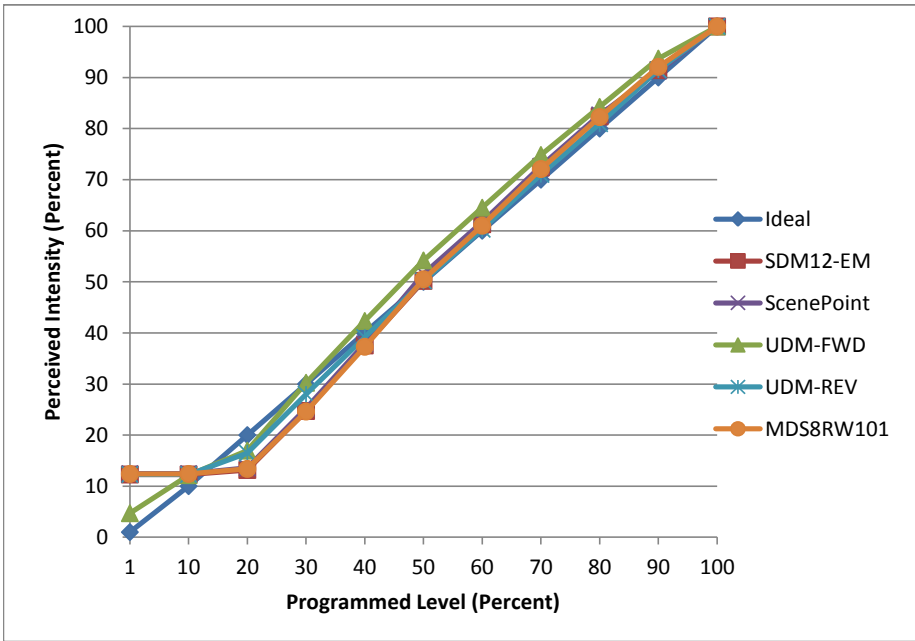

Manufacturer Lutron
Model LTEA4U1UMN
Description Light Strip
Light 290317W
Nominal Power (W) 44
Dimming Control Forward and Reverse
Product Range -
Test Date 6/7/2017

Dimmer Tested Against:	SDM12-EM	Scenepoint	UDM-FWD	UDM-REV	MDS8RW101
Pass/Fail	Pass	Pass	Pass	Pass	Pass
Best-Fit Power Profile:					
Minimum ON	5	7	7	10	7
Maximum ON	87	88	88	87	88
Adjust	-60	-70	-50	-35	-60
Light Output Range (vs. non-dimmed)					
Maximum (Perceived)	95.1%	96.4%	96.2%	95.0%	96.0%
Minimum (Perceived)	11.7%	12.0%	4.5%	11.7%	11.9%
Minimum (Measured)	1.4%	1.4%	0.2%	1.4%	1.4%

Linearity Curves (Best-fit Power Profile Applied):

Observations:

bgk