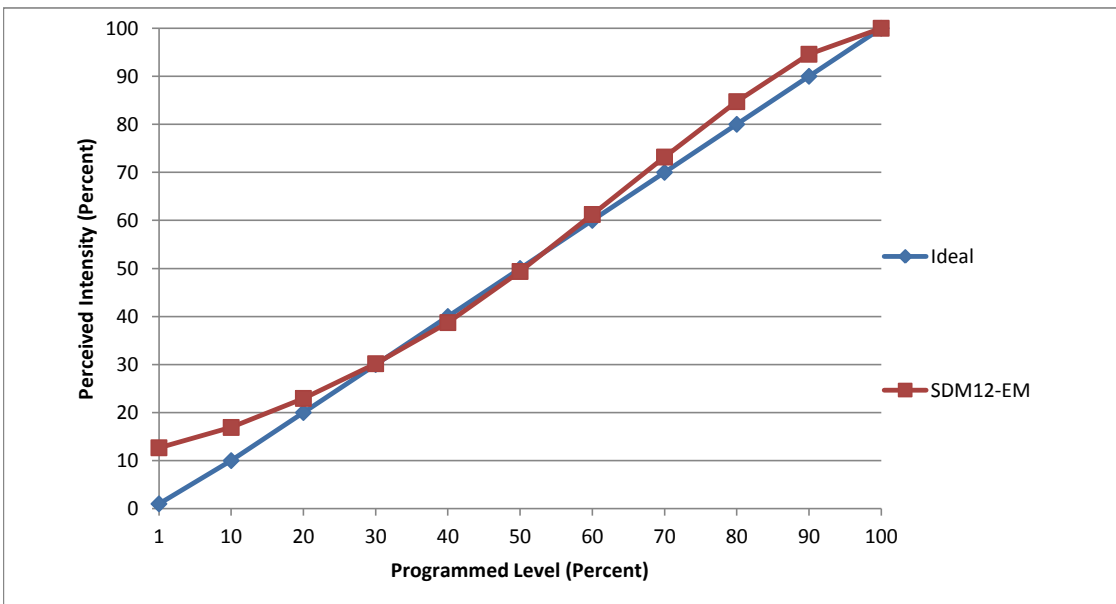

Manufacturer Lucifer
Model F4STFS1-00BK-90W10A0-3X1-AN4
Description Fraxion 4 Slim
Driver XI036C100V054DSM5 Phillips
Nominal Power (W) 15
Dimming Control 0-10v
Product Range -
Test Date 10/30/2017

Dimmer Tested Against:	0-10v
Pass/Fail	Pass
Best-Fit Power Profile:	
Minimum ON	1
Maximum ON	7.5
Adjust	-65
Light Output Range (vs. non-dimmed)	
Maximum (Perceived), 120V	95.0%
Minimum (Perceived)	12.0%
Minimum (Measured)	1.4%

Linearity Curves (Best-fit Power Profile Applied):

Observations:

bgk