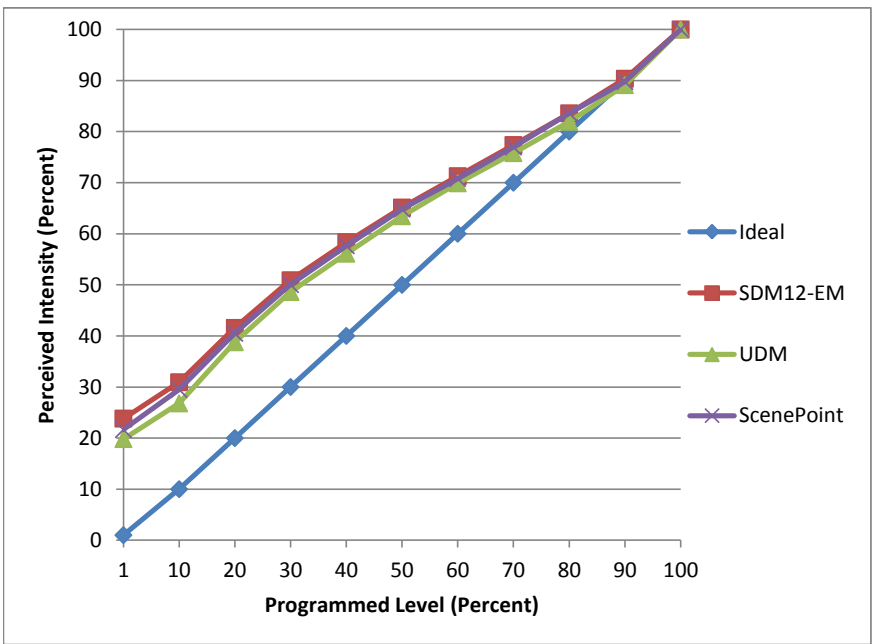

Manufacturer Liteline
Model G4-P20LED7W-30KFL-ES
Description PAR20
Driver Integrated
Nominal Power (W) 7
Dimming Control Forward and Reverse
Product Range
Test Date 4/14/2016

Dimmer Tested Against:	SDM12-EM	UDM	ScenePoint
Pass/Fail	Pass	Pass	Pass
Best-Fit Power Profile:			
Minimum ON	1.5	1.5	1.5
Maximum ON	95	96	96
Adjust	100	100	100
Light Output Range (vs. non-dimmed)			
Maximum (Perceived)	95.2%	95.2%	95.4%
Minimum (Perceived)	22.7%	18.9%	20.6%
Minimum (Measured)	5.1%	3.6%	4.3%

Linearity Curves (Best-fit Power Profile Applied):

Observations:

Has buzzing while dimmed

bgk