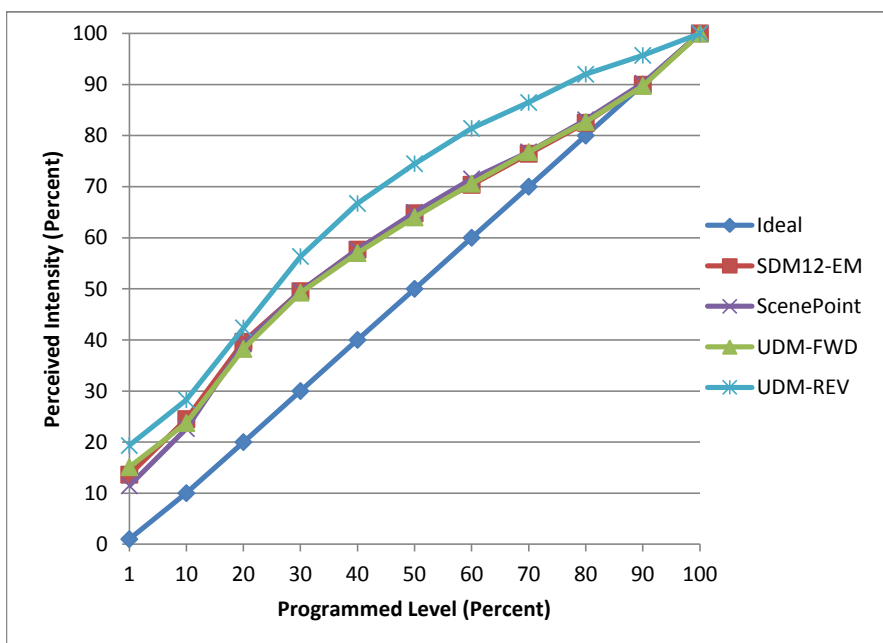

**Manufacturer** Liteline  
**Model** G4-P16LED6W-30KFL-ES  
**Description** Par 16 Lamp  
**Driver** Integrated  
**Nominal Power (W)** 6  
**Dimming Control** Forward and Reverse  
**Product Range**  
**Test Date** 4/28/2016

Dimmer Tested Against:	SDM12-EM	ScenePoint	UDM-FWD	UDM-REV
Pass/Fail	Pass	Pass	Pass	Pass
<b>Best-Fit Power Profile:</b>				
Minimum ON	1	1	1	1
Maximum ON	95.5	95.5	96	60
Adjust	100	100	100	100
<b>Light Output Range (vs. non-dimmed)</b>				
Maximum (Perceived)	95.6%	95.2%	95.5%	95.0%
Minimum (Perceived)	13.0%	10.9%	14.4%	18.4%
Minimum (Measured)	1.7%	1.2%	2.1%	3.4%

**Linearity Curves (Best-fit Power Profile Applied):**

**Observations:**

Scenepoint minimum load is 3 lamps

bgk