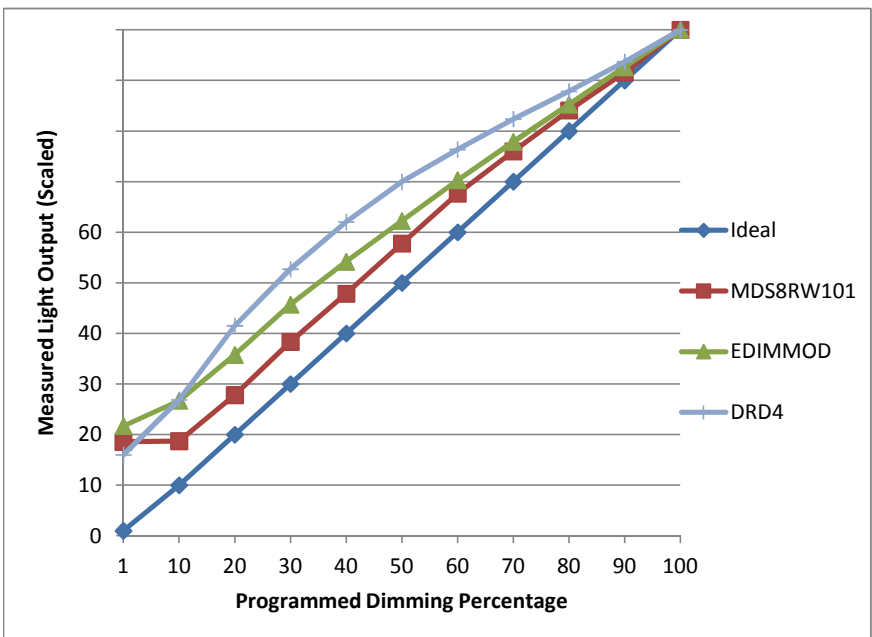

Manufacturer Lightolier
Model C4L10DL30KCCDW
Description Calculite 4" LED Downlight
Driver Lightolier IL-8258 (Local-mount at fixture)
Nominal Power (W) 20
Dimming Control Line-voltage, standard and electronic
Product Range
Test Date 3/25/2011

Dimmer Tested Against:	MDS8RW101	EDIMMOD	DRD4
Pass/Fail	Pass	Pass	Pass
Best-Fit Power Profile:			Standard
Minimum ON	3	2	
Maximum ON	93	88	
Adjust	100	100	
Light Output Range (vs. non-dimmed)			
Maximum (Perceived)	95.7%	95.5%	99.3%
Minimum (Perceived)	18.6%	21.7%	16.0%
Minimum (Measured)	3.2%	4.3%	2.5%

Linearity Curves (Best-fit Power Profile Applied):

Observations:

There is about 1 second delay in turn-on (even without dimming).