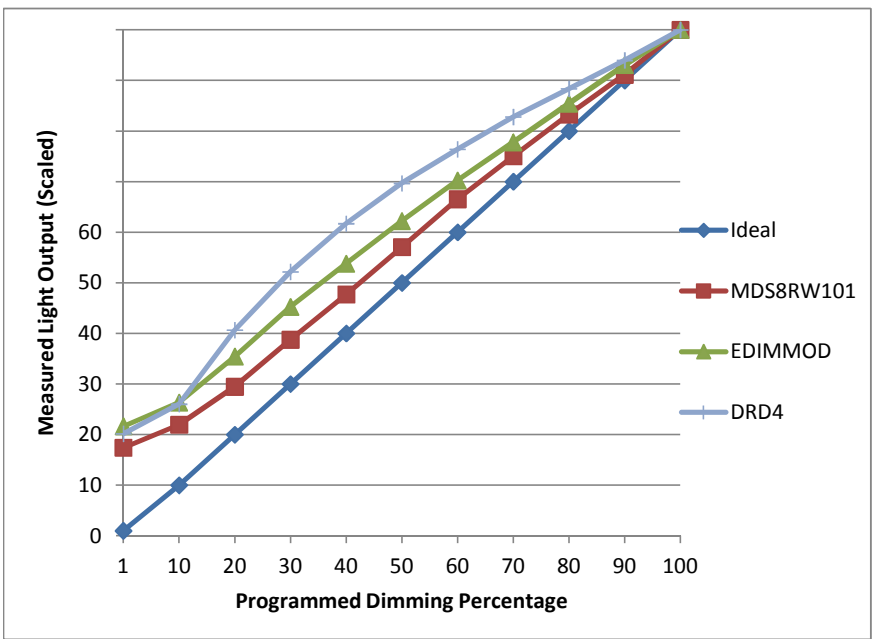

Manufacturer Lightolier
Model C420LEDDL
Description Calculite 4" LED Downlight
Driver Lightolier IL-8258 (Local-mount at fixture)
Nominal Power (W) 20
Dimming Control Line-voltage, standard and electronic
Product Range
Test Date 4/28/2010

Dimmer Tested Against:	MDS8RW101	EDIMMOD	DRD4
Pass/Fail	Pass	Pass	Pass
Best-Fit Power Profile:			Standard
Minimum ON	3	3	
Maximum ON	90	88	
Adjust	100	100	
Light Output Range (vs. non-dimmed)			
Maximum (Perceived)	95.0%	95.6%	100.0%
Minimum (Perceived)	17.4%	21.7%	20.2%
Minimum (Measured)	2.7%	4.3%	4.1%

Linearity Curves (Best-fit Power Profile Applied):

Observations: None