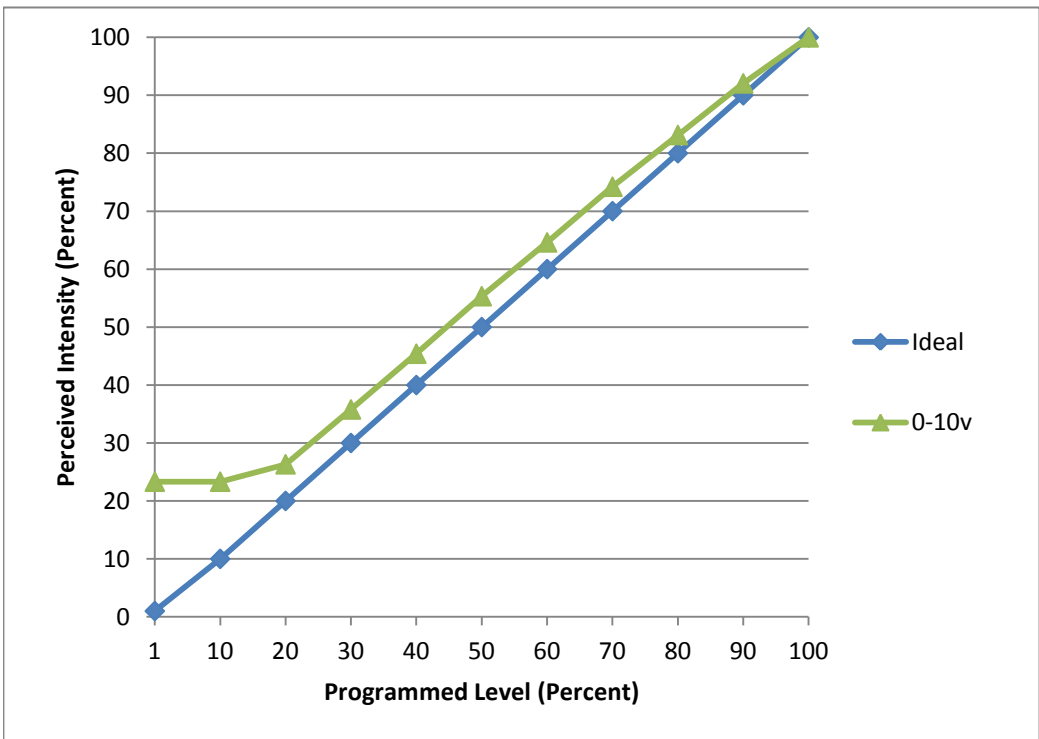

Manufacturer ISUNG
Model ISDA T23 U
Description Downlight
Light Lum Tech LEDT-W44-SM-WH
Nominal Power (W) 18
Control Current 550mA
Dimming Control 0-10v
Product Range -
Test Date 5/3/2017

Dimmer Tested Against:	0-10v
Pass/Fail	Pass
Best-Fit Power Profile:	
Minimum ON	0.1
Maximum ON	8.6
Adjust	100
Light Output Range (vs. non-dimmed)	
Maximum (Perceived)	95.3%
Minimum (Perceived)	22.2%
Minimum (Measured)	4.9%

Linearity Curves (Best-fit Power Profile Applied):

Observations:

bgk