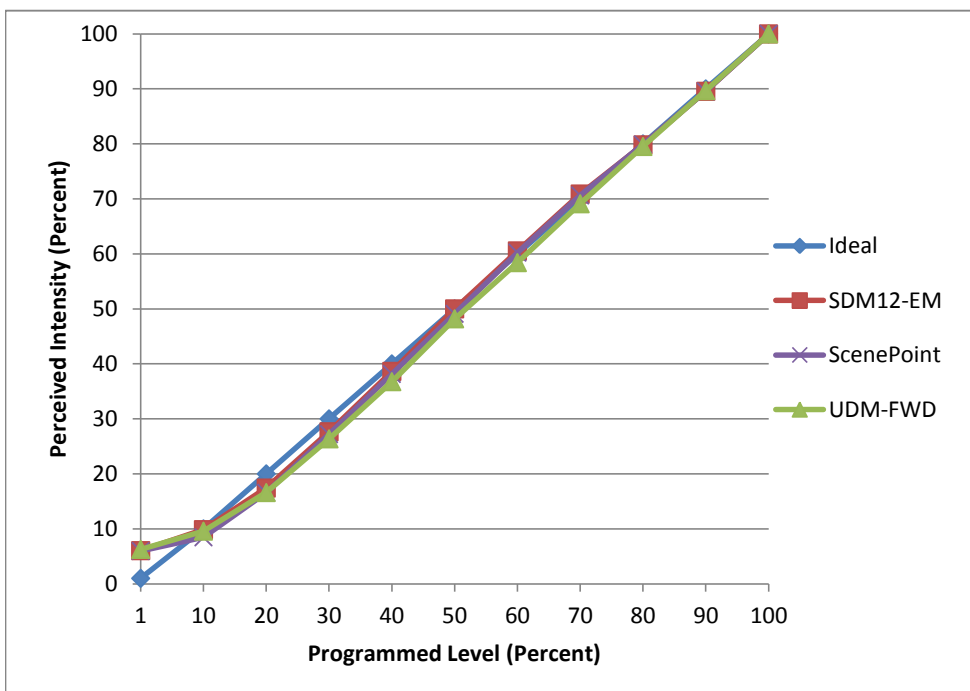

Manufacturer Hitlights
Model L1012V-301-1630-U
Description Strip lights
Driver Hitlights P/N M150L12DC-K-AR
Nominal Power (W) 2W/ft
Dimming Control Forward
Product Range -
Test Date 9/21/2016

Dimmer Tested Against:	SDM12-EM	Scenepoint	UDM-FWD
Pass/Fail	Pass	Pass	Pass
Best-Fit Power Profile:			
Minimum ON	5	5	5
Maximum ON	86	90	86
Adjust	100	100	100
Light Output Range (vs. non-dimmed)			
Maximum (Perceived)	95.2%	95.3%	95.8%
Minimum (Perceived)	5.7%	5.7%	6.0%
Minimum (Measured)	0.3%	0.3%	0.4%

Linearity Curves (Best-fit Power Profile Applied):

Observations:

bgk