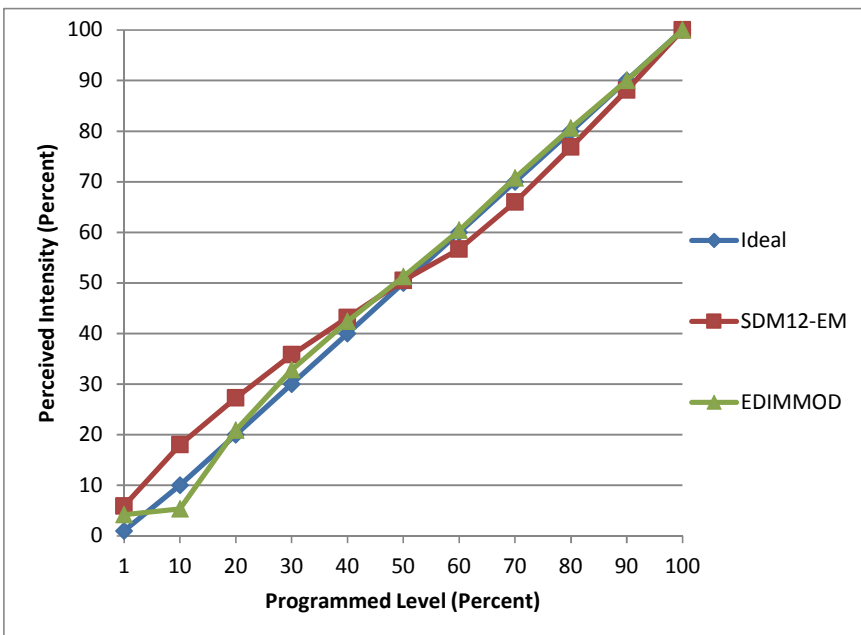

Manufacturer Halo
Model RL460WH830
Description 4" LED Retrofit Baffle Trim
Driver Cooper XEL-A012CA-038-21-TU01
Nominal Power (W) 10.5
Dimming Control Forward- and reverse-phase
Product Range RL4 Series
Test Date 5/20/2015

Dimmer Tested Against:	SDM12-EM	EDIMMOD	
Pass/Fail	Pass	Pass	
Best-Fit Power Profile:			
Minimum ON	2	0	
Maximum ON	90	86	
Adjust	60	100	
Light Output Range (vs. non-dimmed)			
Maximum (Perceived)	95.0%	95.0%	
Minimum (Perceived)	5.6%	4.0%	
Minimum (Measured)	0.3%	0.2%	

Linearity Curves (Best-fit Power Profile Applied):

Observations:

There is a minimum load issue on the ScenePoint dimmer. A minimum of 2 fixtures per load applies.