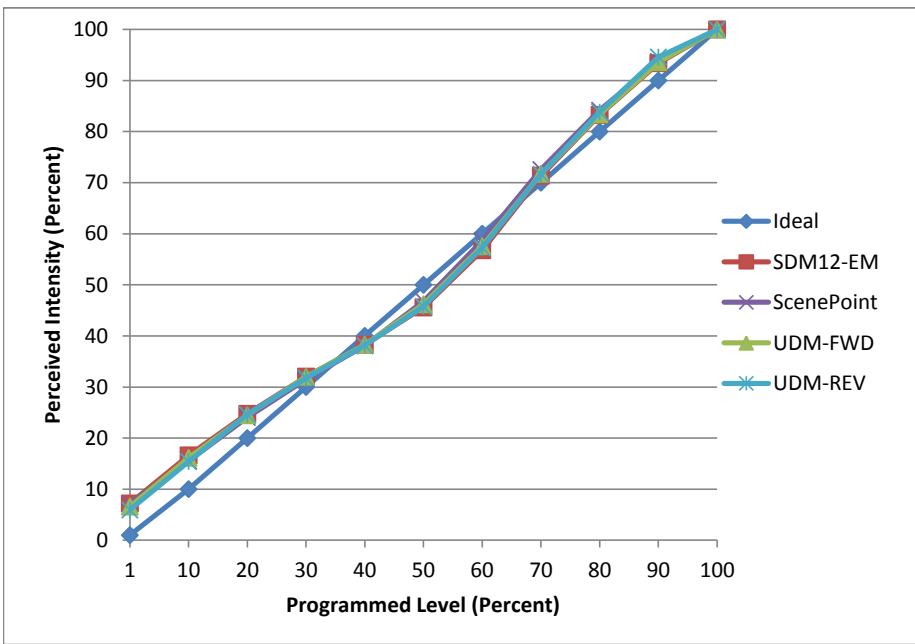

**Manufacturer** Green Creative  
**Model** BR30-E26-9W-WARM-DIM  
**Description** BR30 Lamp  
**Driver** Integrated  
**Nominal Power (W)** 9  
**Dimming Control** Forward and Reverse  
**Product Range** -  
**Test Date** 4/27/2017

Dimmer Tested Against:	SDM12-EM	Scenepoint	UDM-FWD	UDM-REV
Pass/Fail	Pass	Pass	Pass	Pass
<b>Best-Fit Power Profile:</b>				
Minimum ON	1	1	1	1
Maximum ON	86	87	86	77
Adjust	5	-5	0	45
<b>Light Output Range (vs. non-dimmed)</b>				
Maximum (Perceived)	95.4%	95.5%	95.1%	95.1%
Minimum (Perceived)	6.9%	6.9%	6.3%	5.6%
Minimum (Measured)	0.5%	0.5%	0.4%	0.3%

Linearity Curves (Best-fit Power Profile Applied):

Observations:

bgk