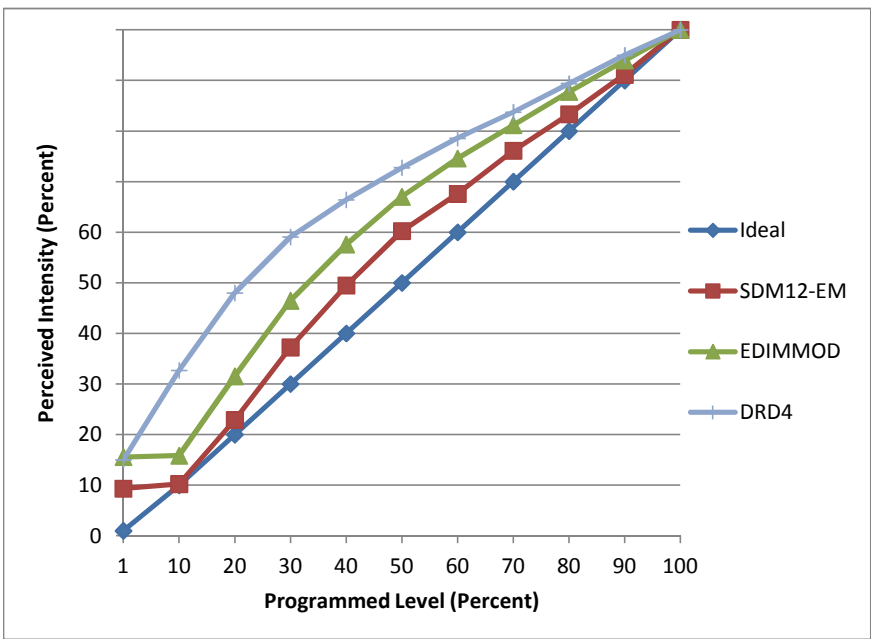

Manufacturer Green Creative
Model 11DL4G3DIM/827
Description 4" Downlight Lamp + Trim Replacement
Driver Integrated
Nominal Power (W) 11
Dimming Control Forward- and reverse-phase
Product Range Titanium LED Series 3.0
Test Date 11/19/2014

Dimmer Tested Against:	SDM12-EM	EDIMMOD	DRD4
Pass/Fail	Pass	Pass	Pass
Best-Fit Power Profile:			1
Minimum ON	0	0	
Maximum ON	88	82	
Adjust	100	100	
Light Output Range (vs. non-dimmed)			
Maximum (Perceived)	95.2%	95.3%	100.0%
Minimum (Perceived)	8.9%	14.8%	15.0%
Minimum (Measured)	0.8%	2.2%	2.3%

Linearity Curves (Best-fit Power Profile Applied):

Observations:

Minimum number of fixtures for SDM12: 2
 same for ScenePoint