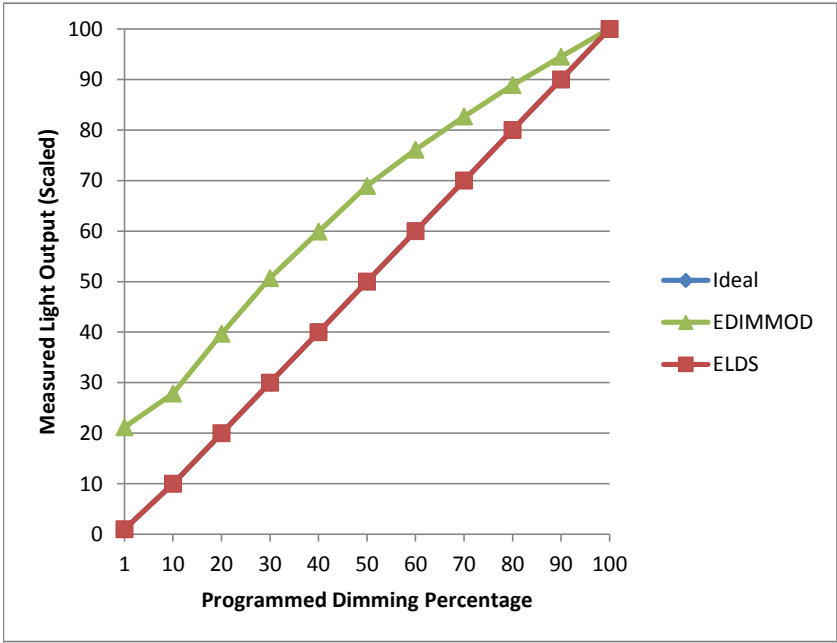

Manufacturer Elite
Model RL430-10W-120V-DIM-FL-30K-W-WH
Description 4" Retrofit Recessed Downlight Insert
Driver Brillia BL26-120-DIM-300 (Integral)
Nominal Power (W) 10
Dimming Control Line-voltage phase control, reverse-phase
Product Range
Test Date 6/29/2011

Dimmer Tested Against:	EDIMMOD		
Pass/Fail	Pass		
Best-Fit Power Profile:			
Minimum ON	1		
Maximum ON	67		
Adjust	100		
Light Output Range (vs. non-dimmed)			
Maximum (Perceived)	95.1%		
Minimum (Perceived)	20.1%		
Minimum (Measured)	4.1%		

50% Dim Level Waveform Capture

Linearity Curves (Best-fit Power Profile Applied):

Observations:

No flicker, stepping or other anomalies observed.

Also compatible with Vantage ELDS4-DIN.