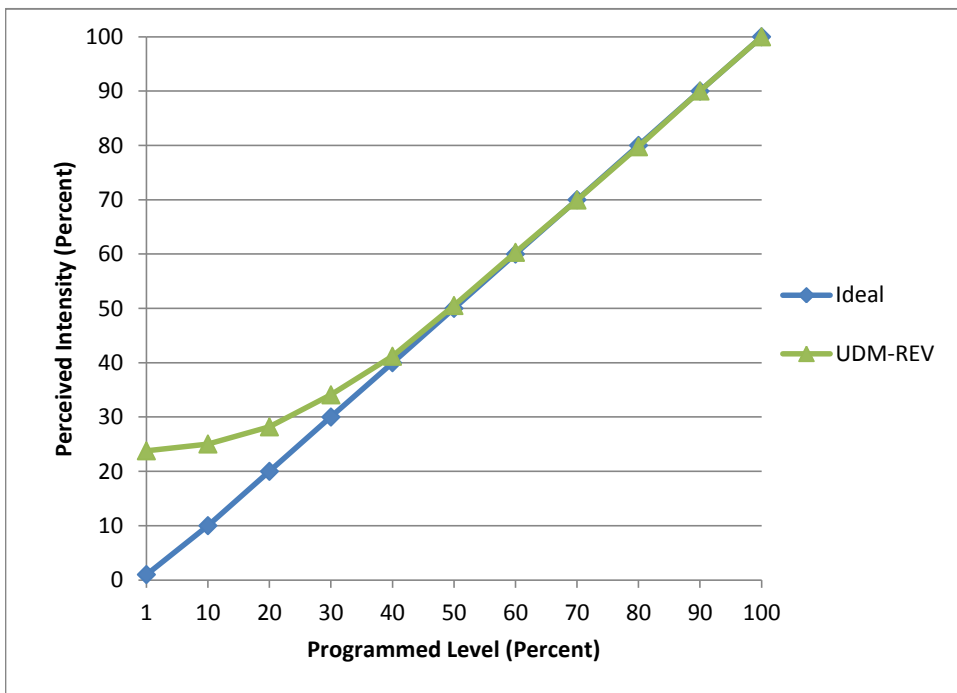

**Manufacturer** Ecosense  
**Model** L35-I-48-08-27-90-MULT-120  
**Description** Strip light  
**Driver** Integrated  
**Nominal Power (W)** 29  
**Dimming Control** Reverse  
**Product Range** -  
**Test Date** 8/11/2016

<b>Dimmer Tested Against:</b>	<b>UDM-REV</b>
<b>Pass/Fail</b>	Pass
<b>Best-Fit Power Profile:</b>	
<b>Minimum ON</b>	14
<b>Maximum ON</b>	22
<b>Adjust</b>	100
<b>Light Output Range (vs. non-dimmed)</b>	
<b>Maximum (Perceived)</b>	94.8%
<b>Minimum (Perceived)</b>	22.5%
<b>Minimum (Measured)</b>	5.1%

**Linearity Curves (Best-fit Power Profile Applied):**

**Observations:**

bgk