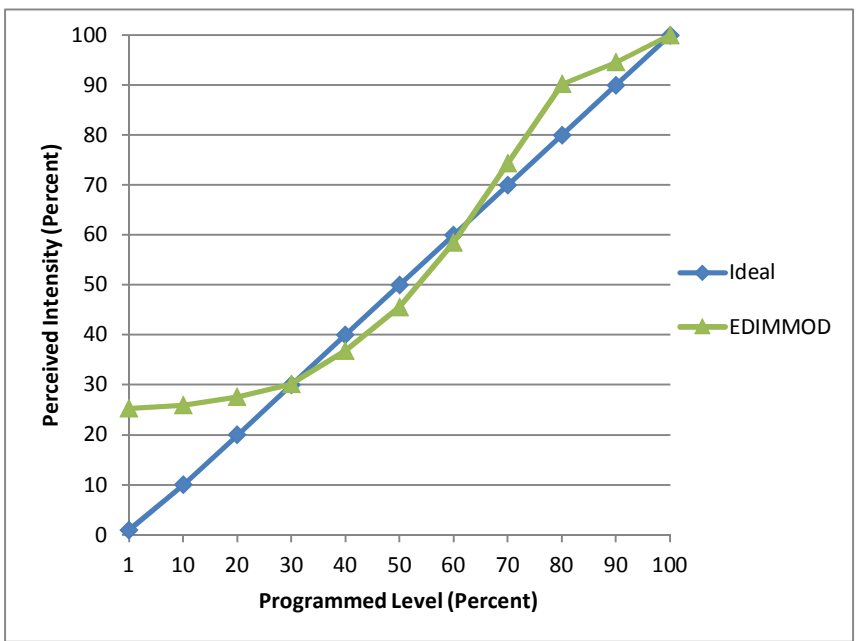

Dimmer Tested Against:	<b>EDIMMOD</b>		
Pass/Fail	Pass		
<b>Best-Fit Power Profile:</b>			
Minimum ON	13		
Maximum ON	84		
Adjust	100		
<b>Light Output Range (vs. non-dimmed)</b>			
Maximum (Perceived)	95.1%		
Minimum (Perceived)	24.0%		
Minimum (Measured)	5.8%		

**Linearity Curves (Best-fit Power Profile Applied):**

**Observations:**

Starting low or with ramp may produce a flash or two at start, not corrected significantly by raising the Minimum ON.