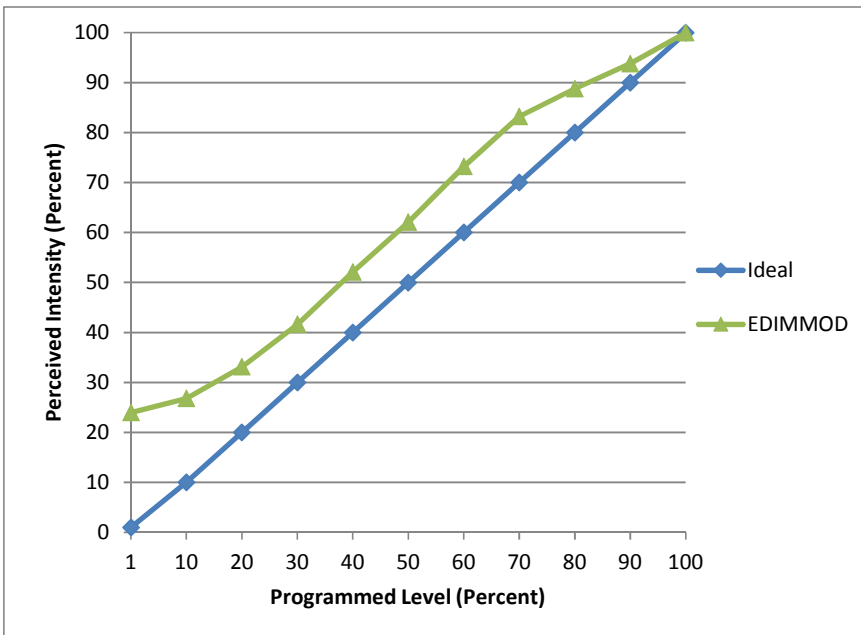

Manufacturer Contrast Lighting
Model ECO2L2A-01380W
Description 4" LED Downlight, round adjustable trm
Driver Magtech M9-A36-0250
Nominal Power (W) 10.7
Dimming Control reverse-phase
Product Range
Test Date 2/16/2015

Dimmer Tested Against:	EDIMMOD		
Pass/Fail	Pass		
Best-Fit Power Profile:			
Minimum ON	4.5		
Maximum ON	85		
Adjust	100		
Light Output Range (vs. non-dimmed)			
Maximum (Perceived)	95.1%		
Minimum (Perceived)	22.8%		
Minimum (Measured)	5.2%		

Linearity Curves (Best-fit Power Profile Applied):

Observations: