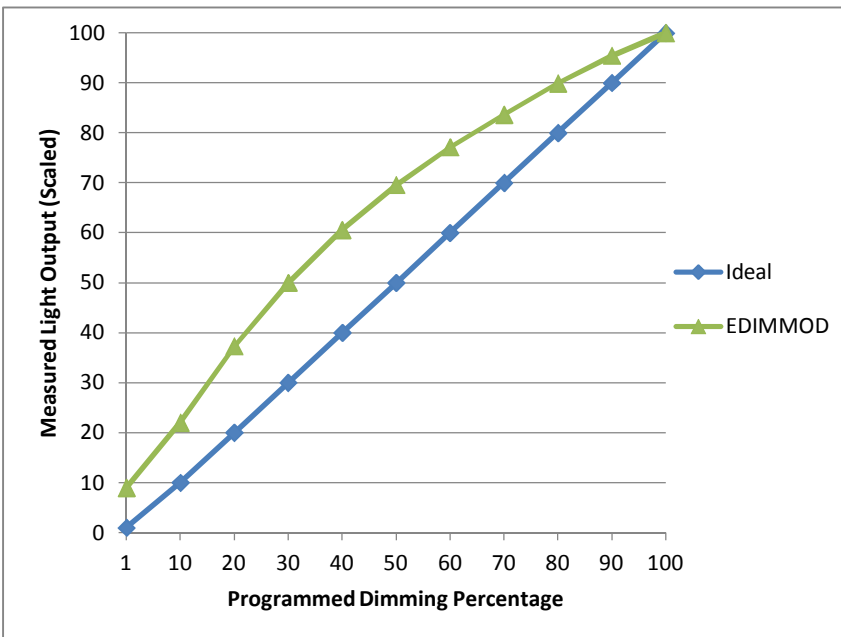

**Manufacturer** Color Kinetics  
**Model** 523-000049-02  
**Description** Outdoor-rated wall-wash / floodlight  
**Driver** internal  
**Nominal Power (W)** 50  
**Dimming Control** line-voltage, electronic only  
**Product Range** iW Blast Powercore  
**Test Date** 7/7/2010

Dimmer Tested Against:	<b>EDIMMOD</b>		
Pass/Fail	Pass		
<b>Best-Fit Power Profile:</b>			
Minimum ON	5		
Maximum ON	100		
Adjust	100		
<b>Light Output Range (vs. non-dimmed)</b>			
Maximum (Perceived)	99.9%		
Minimum (Perceived)	9.0%		
Minimum (Measured)	0.0%		

**Linearity Curves (Best-fit Power Profile Applied):**

**Observations:**

Minimum On is set to avoid an inconsistent behavior: setting to 1% from off will not turn the light on, although setting to 1% from a previously higher level will turn the light on.