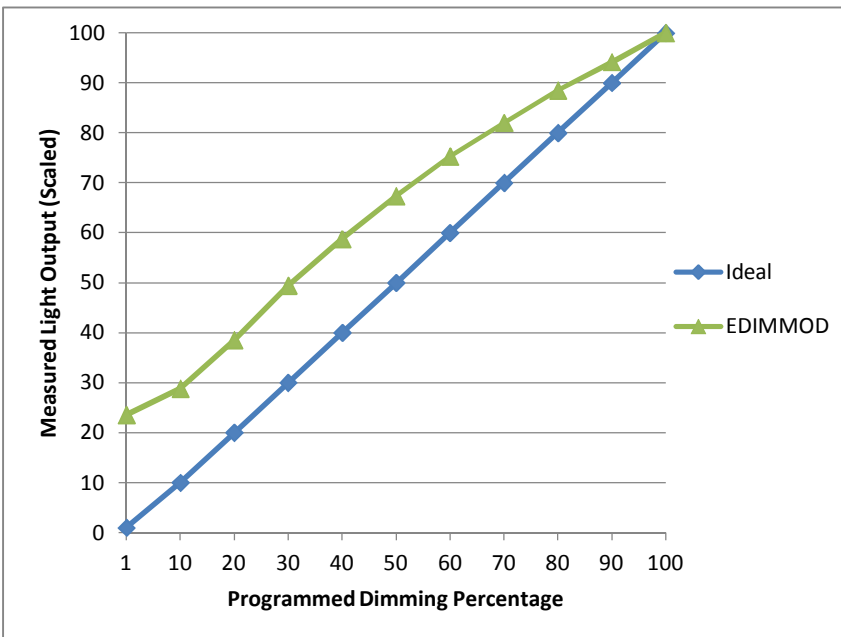

Manufacturer Color Kinetics
Model 523-000027-19
Description Under-cabinet Light Segment
Driver internal
Nominal Power (W) 13
Dimming Control line-voltage, electronic only
Product Range eW Profile Powercore
Test Date 7/2/2010

Dimmer Tested Against:	EDIMMOD		
Pass/Fail	Pass		
Best-Fit Power Profile:			
Minimum ON	2		
Maximum ON	100		
Adjust	100		
Light Output Range (vs. non-dimmed)			
Maximum (Perceived)	100.0%		
Minimum (Perceived)	23.5%		
Minimum (Measured)	0.0%		

Linearity Curves (Best-fit Power Profile Applied):

Observations:

Minimum On is set to avoid an inconsistent behavior: setting to 1% from off will not turn the light on, although setting to 1% from a previously higher level will turn the light on.