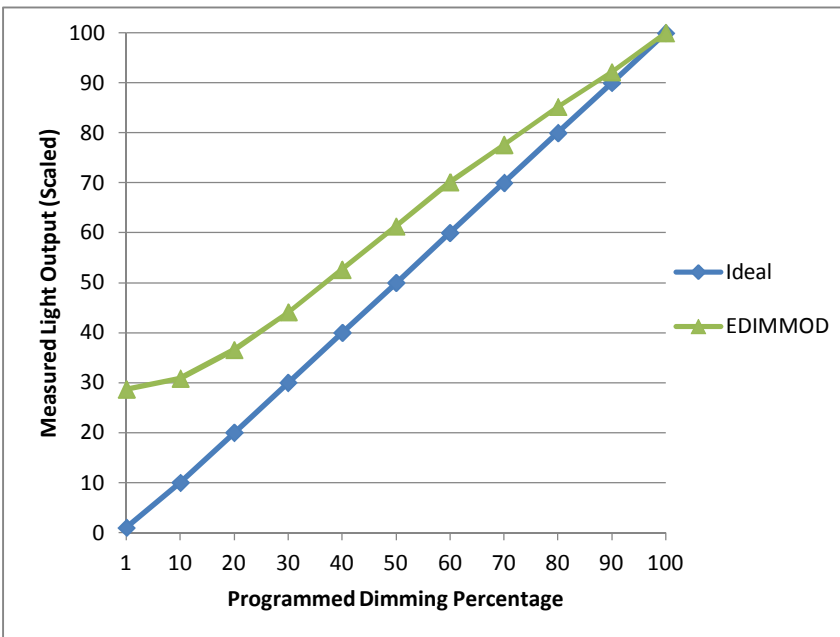

**Manufacturer** Color Kinetics  
**Model** 523-000050-16  
**Description** Cove Lighting Segment  
**Driver** internal  
**Nominal Power (W)**  
**Dimming Control** line-voltage, electronic only  
**Product Range** eW Cove MX Powercore  
**Test Date** 7/7/2010

Dimmer Tested Against:	<b>EDIMMOD</b>		
Pass/Fail	Pass		
<b>Best-Fit Power Profile:</b>			
Minimum ON	6		
Maximum ON	100		
Adjust	100		
<b>Light Output Range (vs. non-dimmed)</b>			
Maximum (Perceived)	100.0%		
Minimum (Perceived)	28.7%		
Minimum (Measured)	0.0%		

**Linearity Curves (Best-fit Power Profile Applied):**

**Observations:**

Minimum On is set to avoid an inconsistent behavior: setting to 1% from off will not turn the light on, although setting to 1% from a previously higher level will turn the light on.